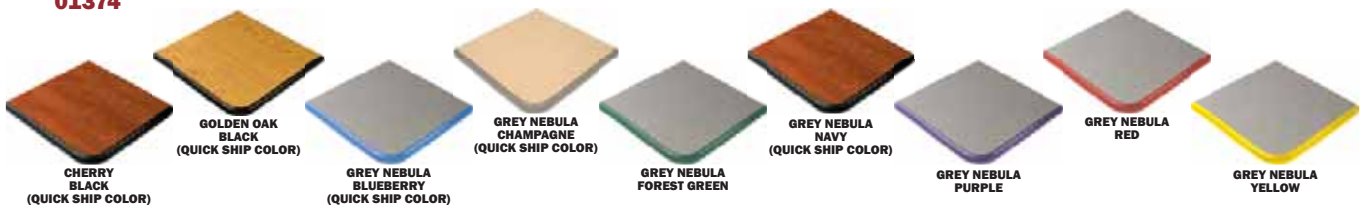

FLEX STATION

Each Flex Station has a "Y" frame with wire tray & cord cutout in each workstation. The 1 1/4" thick top & 3/8" thick colored bumper edge provides durable use in any classroom.

Freight charges may apply.

ADJUSTABLE FROM 24"(H) - 32"(H). OPTIONAL CASTERS AVAILABLE.

01374	24"(D) x 36"(W)	$193.20
01376	24"(D) x 48"(W)	$229.20
01377	24"(D) x 60"(W)	$273.00
01378	24"(D) x 72"(W)	$307.20
01383	30"(D) x 36"(W)	$215.40
01384	30"(D) x 48"(W)	$258.00
01386	30"(D) x 60"(W)	$301.80
01387	30"(D) x 72"(W)	$341.40
17553	3" Casters - Optional	$39.60
19173	Mobile Drawer Pedestal	$176.40
17213	CPU Holder - Lockable	$61.80