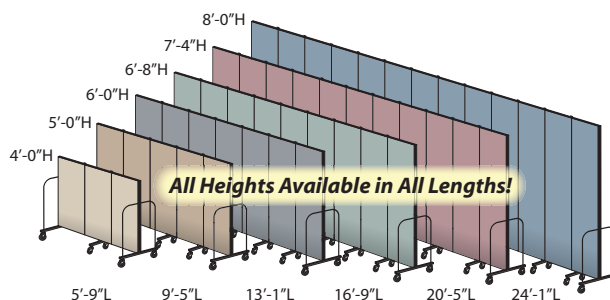

Screenflex® PORTABLE ROOM DIVIDERS

FREESTANDING ROOM DIVIDERS

Imagine being able to partition any room in your facility to provide additional teaching areas totally free of any exterior connections. No complicated or limiting track systems. No costly structural supports. No interference with your buildings heat, light, & ventilation system.

TAILGATE DELIVERY $125.00 FOR 1ST & 2ND UNITS. EACH ADDITIONAL UNIT $105.00.

FSL403	3 Panels - 5'9" (L) x 4' (H)	$540.00
FSL503	3 Panels - 5'9" (L) x 5' (H)	$590.00
FSL603	3 Panels - 5'9" (L) x 6' (H)	$660.00
FSL685	5 Panels - 9'5" (L) x 6'8" (H)	$920.00
FSL745	5 Panels - 9'5" (L) x 7'4" (H)	$1010.00
FSL805	5 Panels - 9'5" (L) x 8' (H)	$1120.00
FSL507	7 Panels - 13'1" (L) x 5' (H)	$930.00
FSL607	7 Panels - 13'1" (L) x 6' (H)	$1010.00
FSL807	7 Panels - 13'1" (L) x 8' (H)	$1330.00
FSL509	9 Panels - 16'9" (L) x 5' (H)	$1100.00
FSL609	9 Panels - 16'9" (L) x 6' (H)	$1190.00
FSL809	9 Panels - 16'9" (L) x 8' (H)	$1540.00
FSL5011	11 Panels - 20'5" (L) x 5' (H)	$1260.00
FSL6011	11 Panels - 20'5" (L) x 6' (H)	$1370.00
FSL6811	11 Panels - 20'5" (L) x 6'8" (H)	$1490.00
FSL5013	13 Panels - 24'1" (L) x 5' (H)	$1430.00
FSL6013	13 Panels - 24'1" (L) x 6' (H)	$1550.00
FSL7413	13 Panels - 24'1" (L) x 7'4" (H)	$1810.00